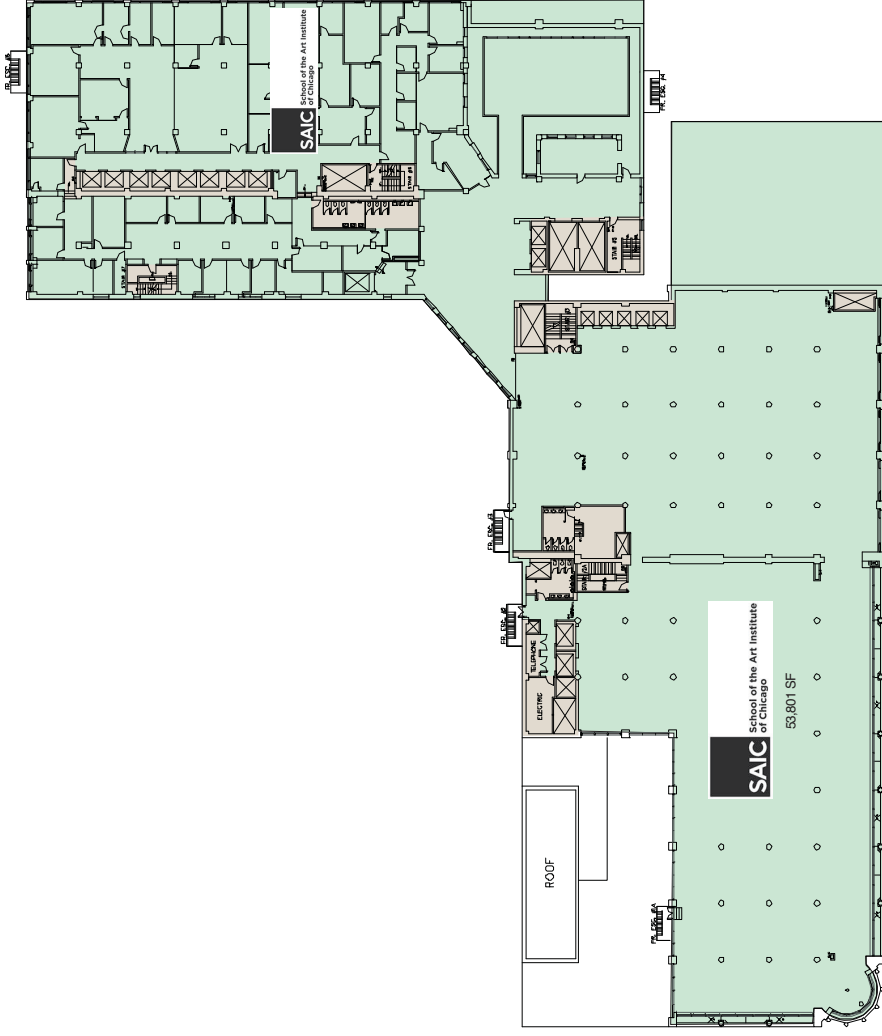

- AVAILABLE SPACE
- LEASED OFFICE
- COMMON AREAS

**Floor 5**

TOTAL AVAILABLE SPACE	51,042 SF
TOTAL RENTABLE FLOOR SPACE	70,892 SF

- AVAILABLE SPACE
- LEASED OFFICE
- COMMON AREAS

**Floor 6**

TOTAL AVAILABLE SPACE	70,107 SF
TOTAL RENTABLE FLOOR SPACE	70,107 SF

# Sullivan Center

Floor 10

WABASH AVENUE

MADISON STREET

MONROE STREET

STATE STREET

- AVAILABLE SPACE
- LEASED OFFICE
- COMMON AREAS

TOTAL AVAILABLE SPACE	0 SF
TOTAL RENTABLE FLOOR SPACE	56,167 SF

# Sullivan Center

Floor 11

WABASH AVENUE

MADISON STREET

MONROE STREET

TOTAL AVAILABLE SPACE	0 SF
TOTAL RENTABLE FLOOR SPACE	55,842 SF

- AVAILABLE SPACE
- LEASED OFFICE
- COMMON AREAS

**Floor  
12**

WABASH AVENUE

MADISON STREET

MONROE STREET

STATE STREET

- AVAILABLE SPACE
- LEASED OFFICE
- COMMON AREAS

TOTAL AVAILABLE SPACE	0 SF
TOTAL RENTABLE FLOOR SPACE	53,801 SF

**Floor  
13**

WABASH AVENUE