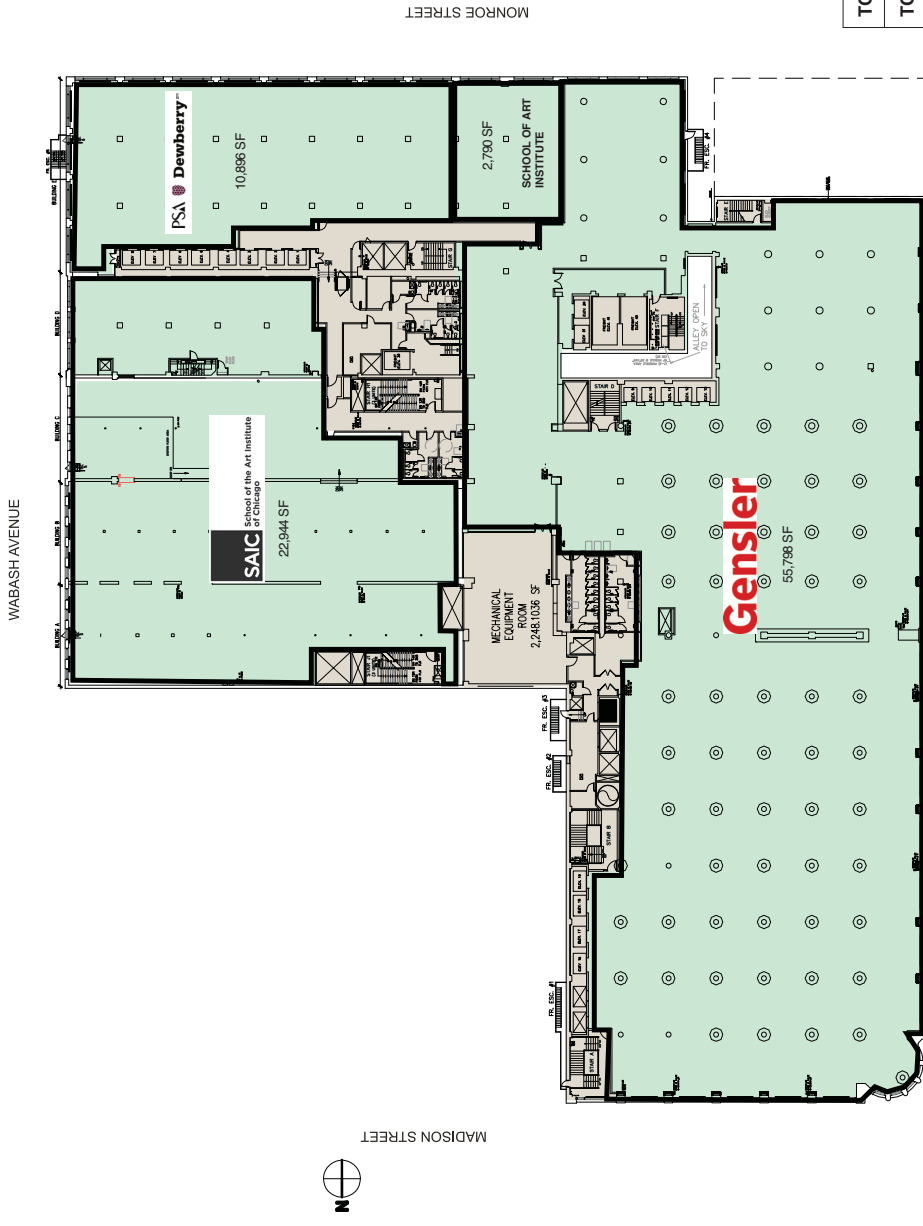

**Floor 3**

- AVAILABLE SPACE
- LEASED OFFICE
- COMMON AREAS

TOTAL AVAILABLE SPACE	0 SF
TOTAL RENTABLE FLOOR SPACE	92,428 SF

**Floor 4**

TOTAL AVAILABLE SPACE	4,128 SF
TOTAL RENTABLE FLOOR SPACE	91,947 SF

- AVAILABLE SPACE
- LEASED OFFICE
- COMMON AREAS

**Floor 5**

TOTAL AVAILABLE SPACE	51,042 SF
TOTAL RENTABLE FLOOR SPACE	70,892 SF

- AVAILABLE SPACE
- LEASED OFFICE
- COMMON AREAS

**Floor 6**

TOTAL AVAILABLE SPACE	70,107 SF
TOTAL RENTABLE FLOOR SPACE	70,107 SF

**Floor 7**

- AVAILABLE SPACE
- LEASED OFFICE
- COMMON AREAS

TOTAL AVAILABLE SPACE	0 SF
TOTAL RENTABLE FLOOR SPACE	68,125 SF

# Sullivan Center

Floor 8

WABASH AVENUE

MADISON STREET

MONROE STREET

STATE STREET

TOTAL AVAILABLE SPACE	0 SF
TOTAL RENTABLE FLOOR SPACE	66,739 SF

- AVAILABLE SPACE
- LEASED OFFICE
- COMMON AREAS