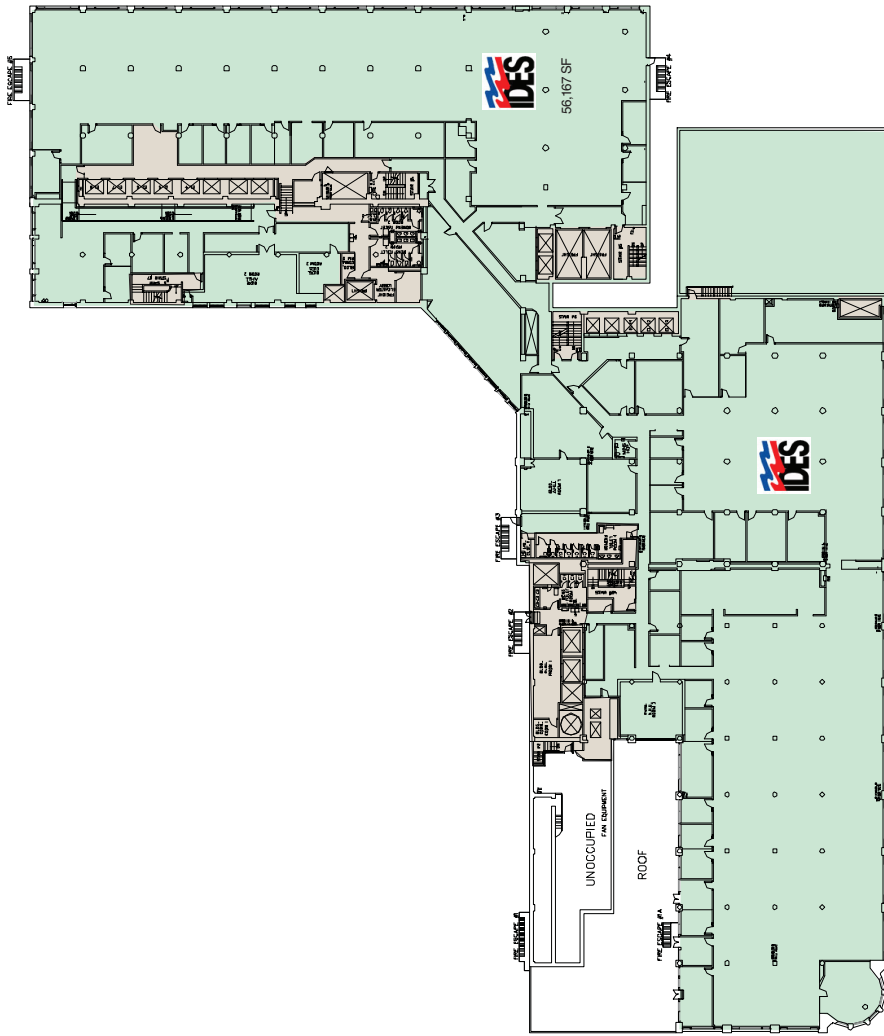

- AVAILABLE SPACE
- LEASED OFFICE
- COMMON AREAS

**Floor 5**

TOTAL AVAILABLE SPACE	51,042 SF
TOTAL RENTABLE FLOOR SPACE	70,892 SF

- AVAILABLE SPACE
- LEASED OFFICE
- COMMON AREAS

**Floor 6**

TOTAL AVAILABLE SPACE	70,107 SF
TOTAL RENTABLE FLOOR SPACE	70,107 SF

# Sullivan Center

Floor 9

WABASH AVENUE

MADISON STREET

MONROE STREET

STATE STREET

- AVAILABLE SPACE
- LEASED OFFICE
- COMMON AREAS

TOTAL AVAILABLE SPACE	0 SF
TOTAL RENTABLE FLOOR SPACE	64,083 SF

# Sullivan Center

Floor 10

WABASH AVENUE

MADISON STREET

MONROE STREET

STATE STREET

- AVAILABLE SPACE
- LEASED OFFICE
- COMMON AREAS

TOTAL AVAILABLE SPACE	0 SF
TOTAL RENTABLE FLOOR SPACE	56,167 SF

# Sullivan Center

Floor 11

WABASH AVENUE

MADISON STREET

MONROE STREET

TOTAL AVAILABLE SPACE	0 SF
TOTAL RENTABLE FLOOR SPACE	55,842 SF

- AVAILABLE SPACE
- LEASED OFFICE
- COMMON AREAS

**Floor  
12**