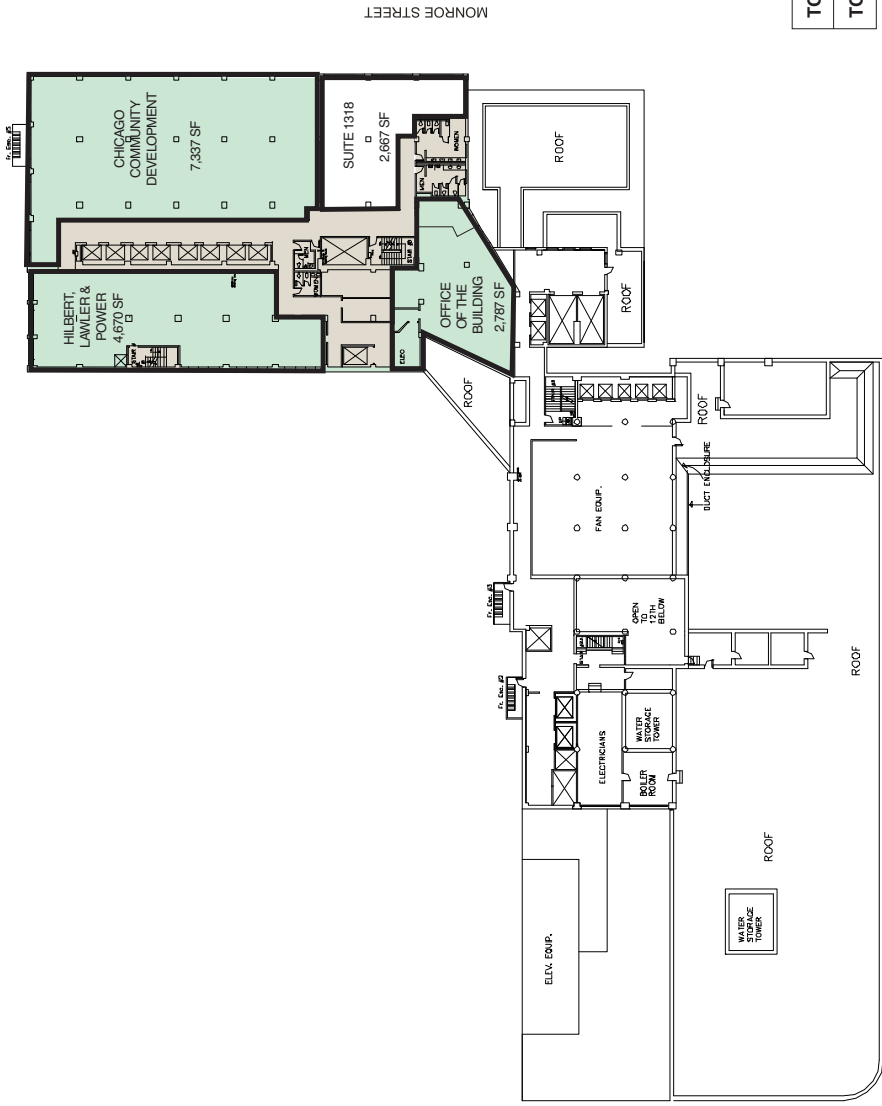

# Sullivan Center

Floor 11

WABASH AVENUE

MADISON STREET

MONROE STREET

TOTAL AVAILABLE SPACE	0 SF
TOTAL RENTABLE FLOOR SPACE	55,842 SF

- AVAILABLE SPACE
- LEASED OFFICE
- COMMON AREAS

**Floor  
12**

WABASH AVENUE

MADISON STREET

MONROE STREET

STATE STREET

- AVAILABLE SPACE
- LEASED OFFICE
- COMMON AREAS

TOTAL AVAILABLE SPACE	0 SF
TOTAL RENTABLE FLOOR SPACE	53,801 SF

**Floor  
13**

WABASH AVENUE

MADISON STREET

MONROE STREET

STATE STREET

- AVAILABLE SPACE
- LEASED OFFICE
- COMMON AREAS

TOTAL AVAILABLE SPACE	2,667 SF
TOTAL RENTABLE FLOOR SPACE	17,461 SF

# Sullivan Center

Floor 14

WABASH AVENUE

MADISON STREET

MONROE STREET

STATE STREET

- AVAILABLE SPACE
- LEASED OFFICE
- COMMON AREAS

TOTAL AVAILABLE SPACE	9,787 SF
TOTAL RENTABLE FLOOR SPACE	19,095 SF