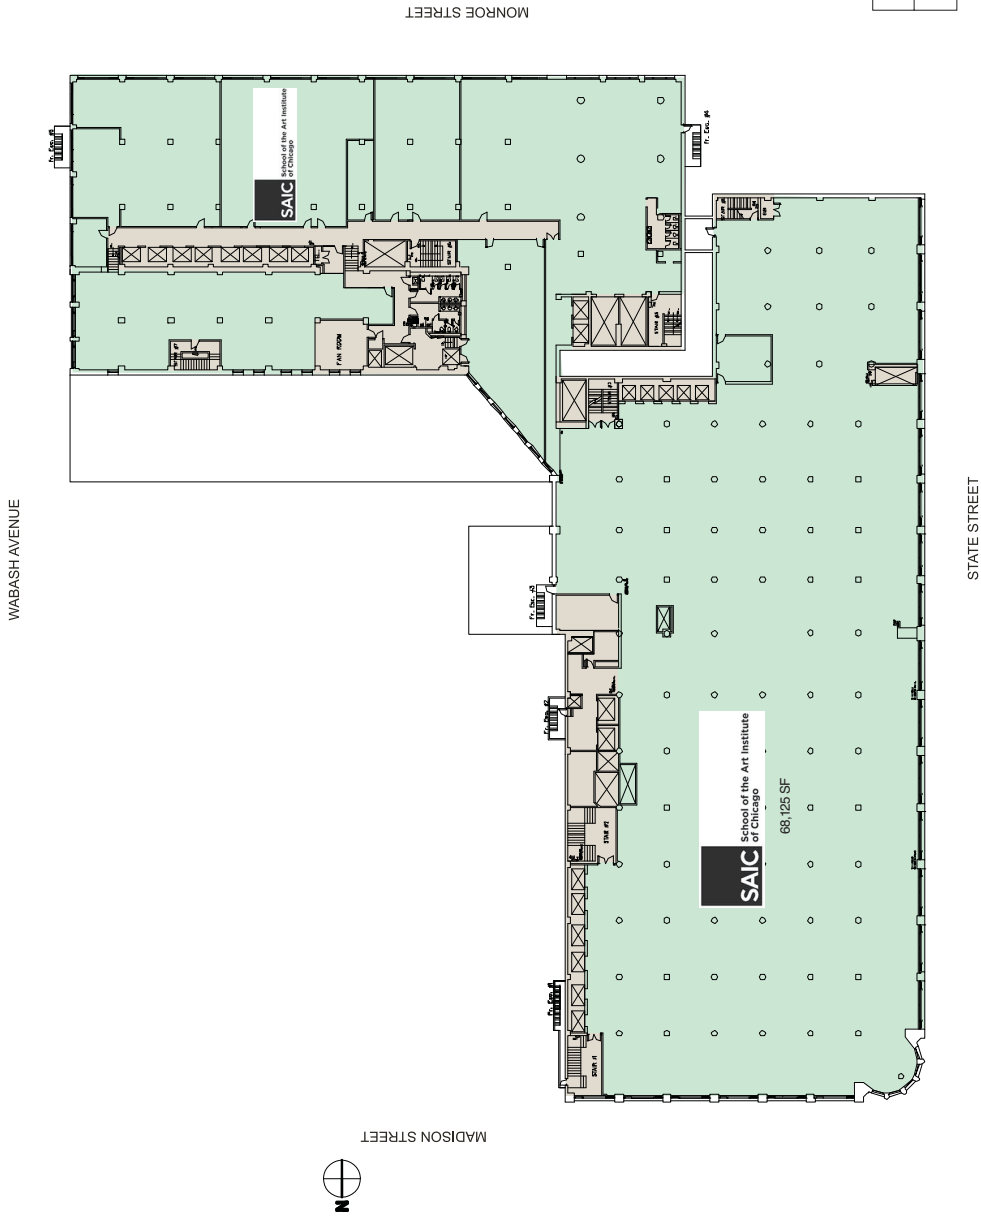

**Floor 3**

- AVAILABLE SPACE
- LEASED OFFICE
- COMMON AREAS

TOTAL AVAILABLE SPACE	0 SF
TOTAL RENTABLE FLOOR SPACE	92,428 SF

**Floor 4**

TOTAL AVAILABLE SPACE	4,128 SF
TOTAL RENTABLE FLOOR SPACE	91,947 SF

- AVAILABLE SPACE
- LEASED OFFICE
- COMMON AREAS

**Floor 5**

TOTAL AVAILABLE SPACE	51,042 SF
TOTAL RENTABLE FLOOR SPACE	70,892 SF

- AVAILABLE SPACE
- LEASED OFFICE
- COMMON AREAS

**Floor 6**

TOTAL AVAILABLE SPACE	70,107 SF
TOTAL RENTABLE FLOOR SPACE	70,107 SF

**Floor 7**

- AVAILABLE SPACE
- LEASED OFFICE
- COMMON AREAS

TOTAL AVAILABLE SPACE	0 SF
TOTAL RENTABLE FLOOR SPACE	68,125 SF

# Sullivan Center

Floor 8

WABASH AVENUE

MADISON STREET

MONROE STREET

STATE STREET

TOTAL AVAILABLE SPACE	0 SF
TOTAL RENTABLE FLOOR SPACE	66,739 SF

- AVAILABLE SPACE
- LEASED OFFICE
- COMMON AREAS