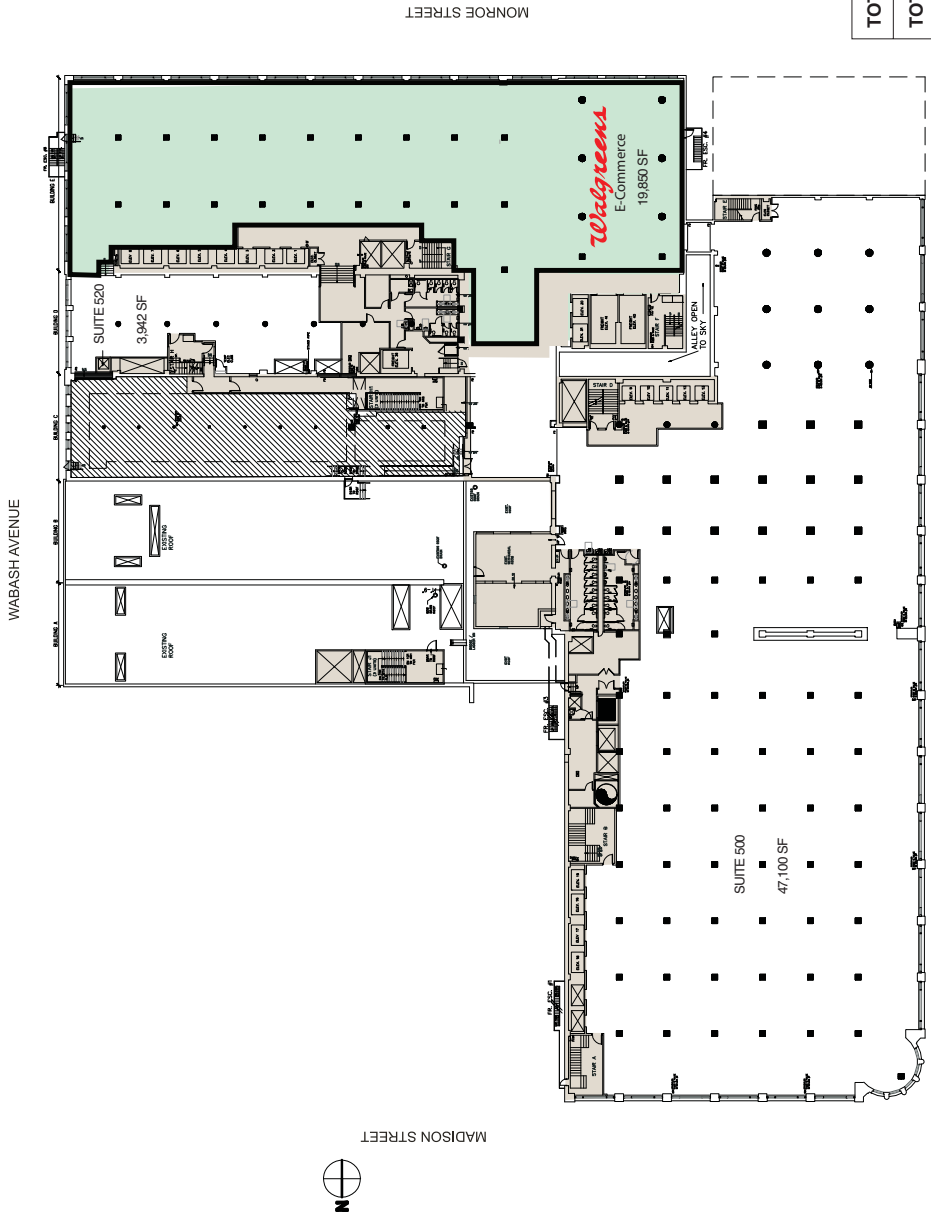

**Floor 3**

- AVAILABLE SPACE
- LEASED OFFICE
- COMMON AREAS

TOTAL AVAILABLE SPACE	0 SF
TOTAL RENTABLE FLOOR SPACE	92,428 SF

**Floor 4**

TOTAL AVAILABLE SPACE	4,128 SF
TOTAL RENTABLE FLOOR SPACE	91,947 SF

- AVAILABLE SPACE
- LEASED OFFICE
- COMMON AREAS

**Floor 5**

TOTAL AVAILABLE SPACE	51,042 SF
TOTAL RENTABLE FLOOR SPACE	70,892 SF

- AVAILABLE SPACE
- LEASED OFFICE
- COMMON AREAS

**Floor 6**

TOTAL AVAILABLE SPACE	70,107 SF
TOTAL RENTABLE FLOOR SPACE	70,107 SF

**Floor 7**

- AVAILABLE SPACE
- LEASED OFFICE
- COMMON AREAS

TOTAL AVAILABLE SPACE	0 SF
TOTAL RENTABLE FLOOR SPACE	68,125 SF

# Sullivan Center

Floor 8

WABASH AVENUE

MADISON STREET

MONROE STREET

STATE STREET

TOTAL AVAILABLE SPACE	0 SF
TOTAL RENTABLE FLOOR SPACE	66,739 SF

- AVAILABLE SPACE
- LEASED OFFICE
- COMMON AREAS