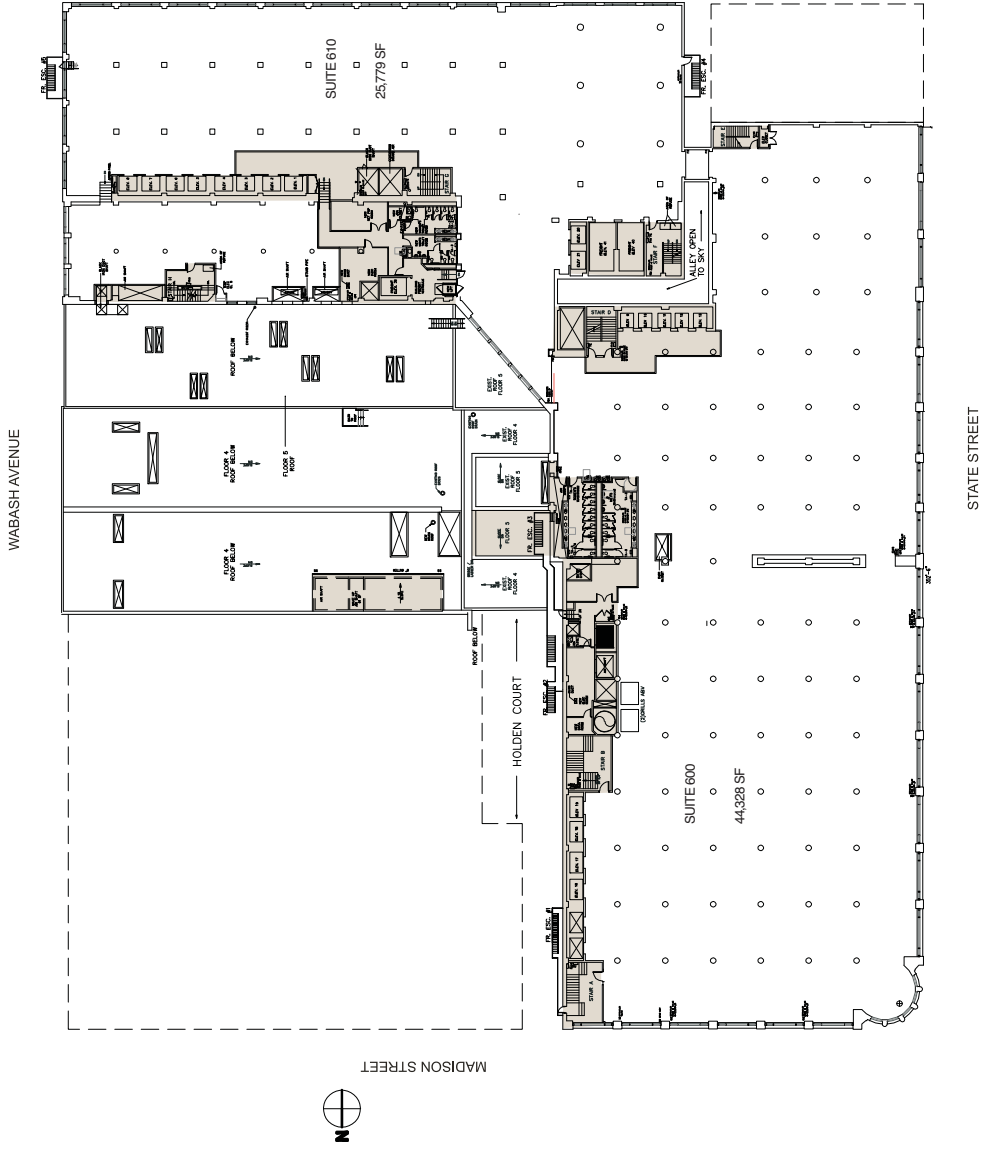

**Floor 3**

- AVAILABLE SPACE
- LEASED OFFICE
- COMMON AREAS

TOTAL AVAILABLE SPACE	0 SF
TOTAL RENTABLE FLOOR SPACE	92,428 SF

**Floor 4**

TOTAL AVAILABLE SPACE	4,128 SF
TOTAL RENTABLE FLOOR SPACE	91,947 SF

- AVAILABLE SPACE
- LEASED OFFICE
- COMMON AREAS

**Floor 5**

TOTAL AVAILABLE SPACE	51,042 SF
TOTAL RENTABLE FLOOR SPACE	70,892 SF

- AVAILABLE SPACE
- LEASED OFFICE
- COMMON AREAS

**Floor 6**

TOTAL AVAILABLE SPACE	70,107 SF
TOTAL RENTABLE FLOOR SPACE	70,107 SF

**Floor 7**

- AVAILABLE SPACE
- LEASED OFFICE
- COMMON AREAS

TOTAL AVAILABLE SPACE	0 SF
TOTAL RENTABLE FLOOR SPACE	68,125 SF

# Sullivan Center

Floor 8

WABASH AVENUE

MADISON STREET

MONROE STREET

STATE STREET

TOTAL AVAILABLE SPACE	0 SF
TOTAL RENTABLE FLOOR SPACE	66,739 SF

- AVAILABLE SPACE
- LEASED OFFICE
- COMMON AREAS