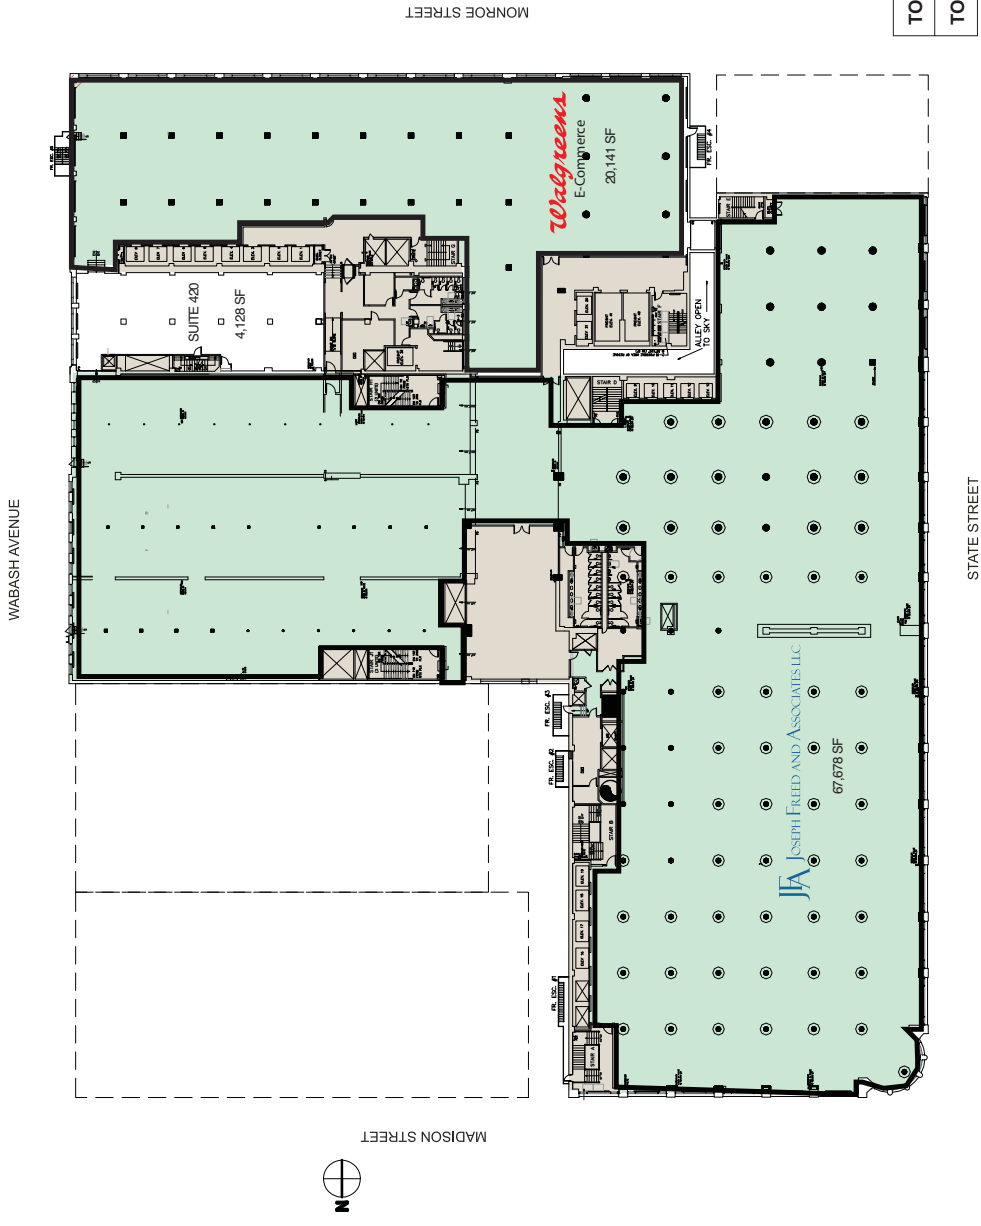

**Floor 3**

- AVAILABLE SPACE
- LEASED OFFICE
- COMMON AREAS

TOTAL AVAILABLE SPACE	0 SF
TOTAL RENTABLE FLOOR SPACE	92,428 SF

**Floor 4**

TOTAL AVAILABLE SPACE	4,128 SF
TOTAL RENTABLE FLOOR SPACE	91,947 SF

- AVAILABLE SPACE
- LEASED OFFICE
- COMMON AREAS

**Floor 5**

TOTAL AVAILABLE SPACE	51,042 SF
TOTAL RENTABLE FLOOR SPACE	70,892 SF

- AVAILABLE SPACE
- LEASED OFFICE
- COMMON AREAS

**Floor 6**

TOTAL AVAILABLE SPACE	70,107 SF
TOTAL RENTABLE FLOOR SPACE	70,107 SF

**Floor 7**

- AVAILABLE SPACE
- LEASED OFFICE
- COMMON AREAS

TOTAL AVAILABLE SPACE	0 SF
TOTAL RENTABLE FLOOR SPACE	68,125 SF

# Sullivan Center

Floor 8

WABASH AVENUE

MADISON STREET

MONROE STREET

STATE STREET

TOTAL AVAILABLE SPACE	0 SF
TOTAL RENTABLE FLOOR SPACE	66,739 SF

- AVAILABLE SPACE
- LEASED OFFICE
- COMMON AREAS