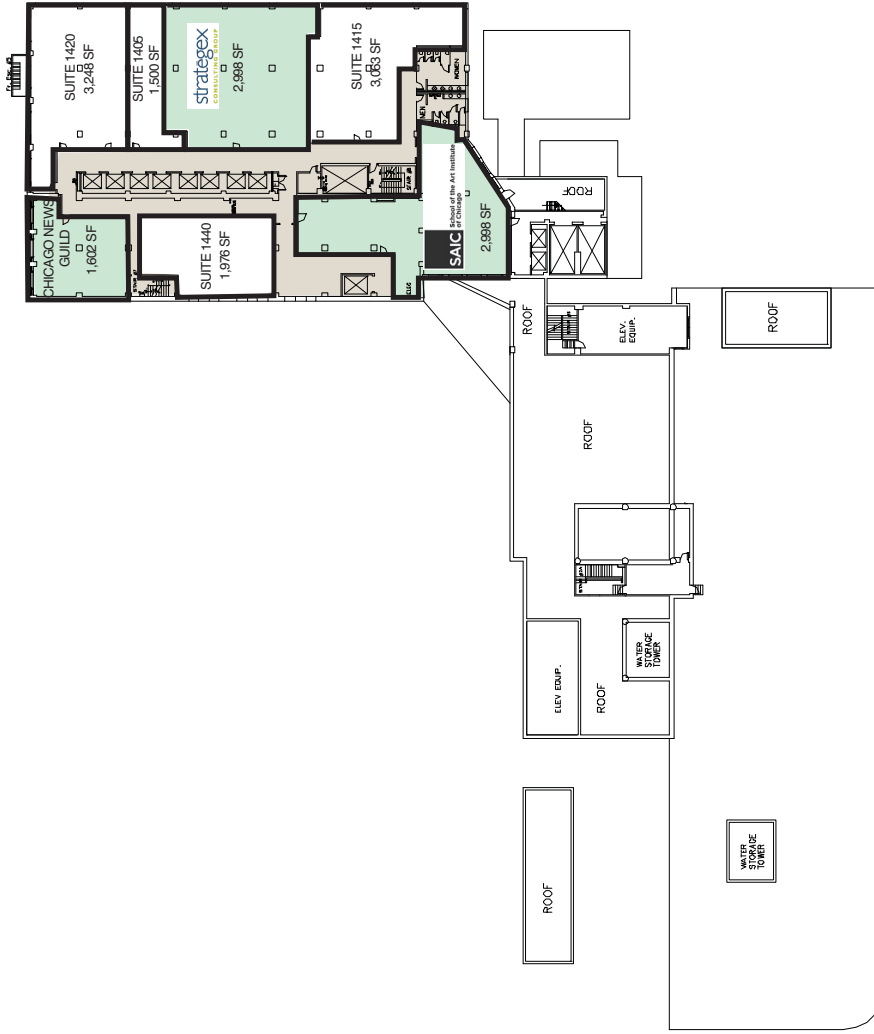

- AVAILABLE SPACE
- LEASED OFFICE
- COMMON AREAS

**Floor 5**

TOTAL AVAILABLE SPACE	51,042 SF
TOTAL RENTABLE FLOOR SPACE	70,892 SF

- AVAILABLE SPACE
- LEASED OFFICE
- COMMON AREAS

**Floor 6**

TOTAL AVAILABLE SPACE	70,107 SF
TOTAL RENTABLE FLOOR SPACE	70,107 SF

MADISON STREET

MONROE STREET

STATE STREET

- AVAILABLE SPACE
- LEASED OFFICE
- COMMON AREAS

TOTAL AVAILABLE SPACE	2,667 SF
TOTAL RENTABLE FLOOR SPACE	17,461 SF

# Sullivan Center

Floor 14

WABASH AVENUE

MADISON STREET

MONROE STREET

STATE STREET

- AVAILABLE SPACE
- LEASED OFFICE
- COMMON AREAS

TOTAL AVAILABLE SPACE	9,787 SF
TOTAL RENTABLE FLOOR SPACE	19,095 SF

**Floor  
15**

TOTAL AVAILABLE SPACE	1,344	SF
TOTAL RENTABLE FLOOR SPACE	17,009	SF