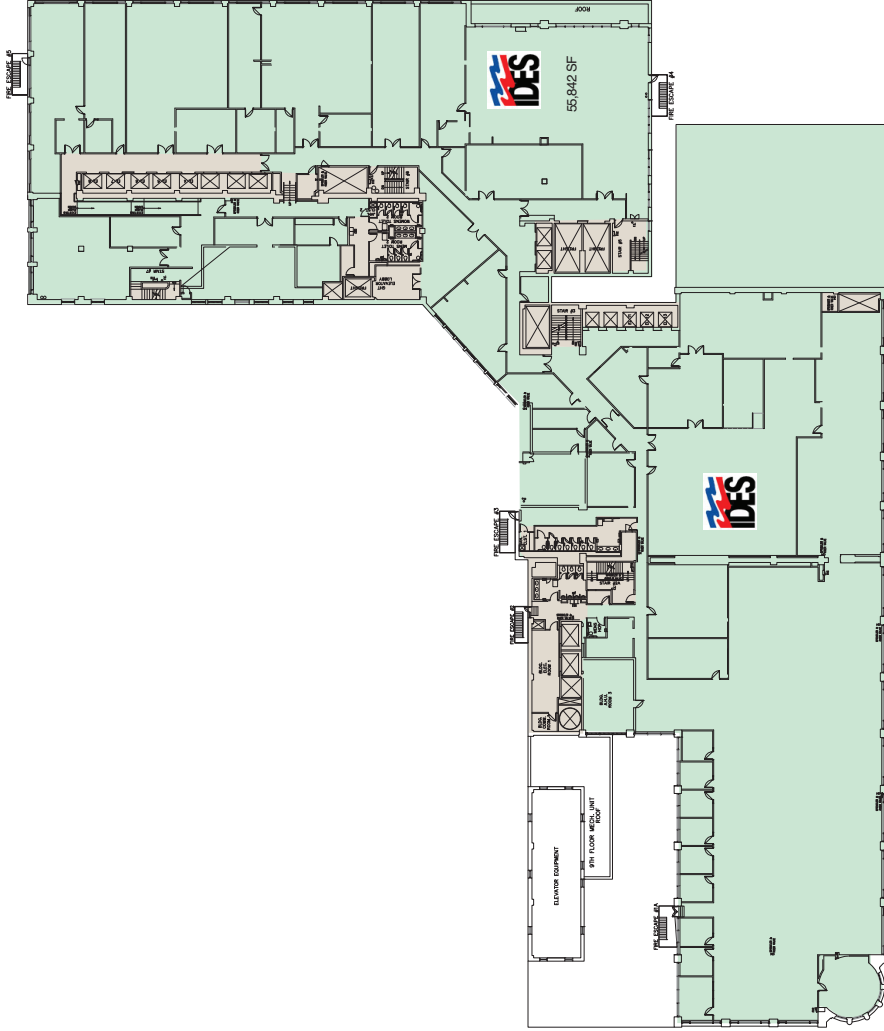

# Sullivan Center

Floor 10

WABASH AVENUE

MADISON STREET

MONROE STREET

STATE STREET

- AVAILABLE SPACE
- LEASED OFFICE
- COMMON AREAS

TOTAL AVAILABLE SPACE	0 SF
TOTAL RENTABLE FLOOR SPACE	56,167 SF

# Sullivan Center

Floor 11

WABASH AVENUE

MADISON STREET

MONROE STREET

TOTAL AVAILABLE SPACE	0 SF
TOTAL RENTABLE FLOOR SPACE	55,842 SF

- AVAILABLE SPACE
- LEASED OFFICE
- COMMON AREAS

**Floor  
12**

WABASH AVENUE

MADISON STREET

MONROE STREET

STATE STREET

- AVAILABLE SPACE
- LEASED OFFICE
- COMMON AREAS

TOTAL AVAILABLE SPACE	0 SF
TOTAL RENTABLE FLOOR SPACE	53,801 SF

**Floor  
13**

WABASH AVENUE

MADISON STREET

MONROE STREET

STATE STREET

- AVAILABLE SPACE
- LEASED OFFICE
- COMMON AREAS

TOTAL AVAILABLE SPACE	2,667 SF
TOTAL RENTABLE FLOOR SPACE	17,461 SF