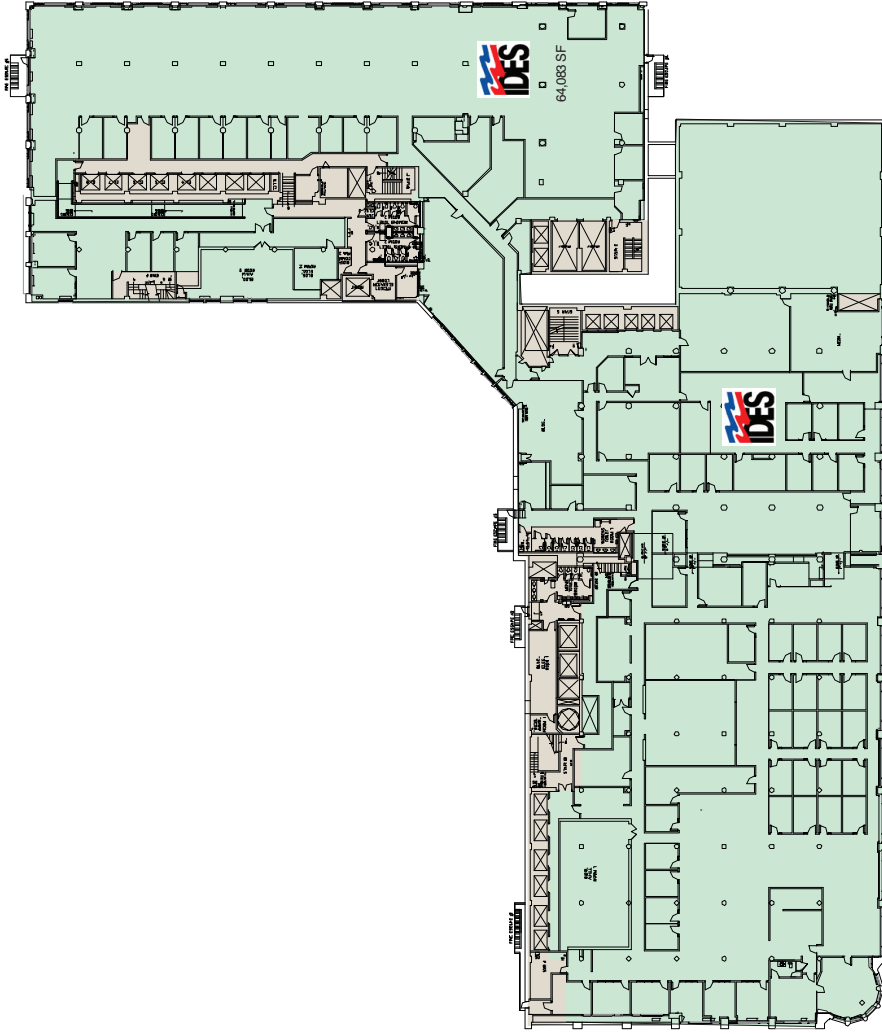

# Sullivan Center

Floor 8

WABASH AVENUE

MADISON STREET

MONROE STREET

STATE STREET

TOTAL AVAILABLE SPACE	0 SF
TOTAL RENTABLE FLOOR SPACE	66,739 SF

- AVAILABLE SPACE
- LEASED OFFICE
- COMMON AREAS

# Sullivan Center

Floor 9

WABASH AVENUE

MADISON STREET

MONROE STREET

STATE STREET

- AVAILABLE SPACE
- LEASED OFFICE
- COMMON AREAS

TOTAL AVAILABLE SPACE	0 SF
TOTAL RENTABLE FLOOR SPACE	64,083 SF

# Sullivan Center

Floor 10

WABASH AVENUE

MADISON STREET

MONROE STREET

STATE STREET

- AVAILABLE SPACE
- LEASED OFFICE
- COMMON AREAS

TOTAL AVAILABLE SPACE	0 SF
TOTAL RENTABLE FLOOR SPACE	56,167 SF

# Sullivan Center

Floor 11

WABASH AVENUE

MADISON STREET

MONROE STREET

TOTAL AVAILABLE SPACE	0 SF
TOTAL RENTABLE FLOOR SPACE	55,842 SF

- AVAILABLE SPACE
- LEASED OFFICE
- COMMON AREAS

**Floor  
12**