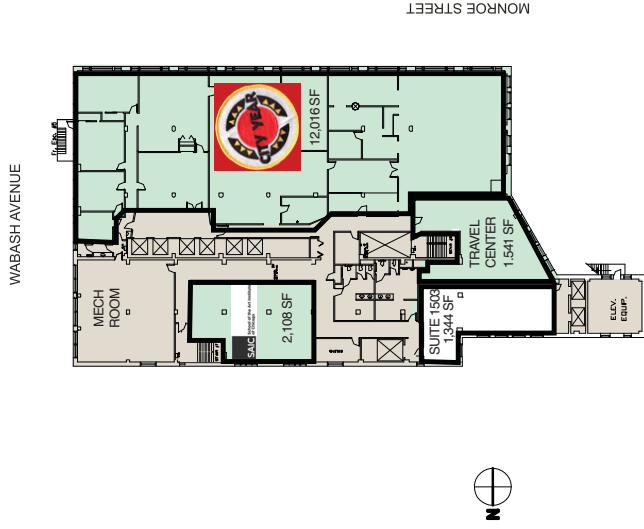

# Sullivan Center

Floor 11

WABASH AVENUE

MADISON STREET

MONROE STREET

TOTAL AVAILABLE SPACE	0 SF
TOTAL RENTABLE FLOOR SPACE	55,842 SF

- AVAILABLE SPACE
- LEASED OFFICE
- COMMON AREAS

**Floor  
12**

MADISON STREET

MONROE STREET

STATE STREET

- AVAILABLE SPACE
- LEASED OFFICE
- COMMON AREAS

TOTAL AVAILABLE SPACE	2,667 SF
TOTAL RENTABLE FLOOR SPACE	17,461 SF

# Sullivan Center

Floor 14

WABASH AVENUE

MADISON STREET

MONROE STREET

STATE STREET

- AVAILABLE SPACE
- LEASED OFFICE
- COMMON AREAS

TOTAL AVAILABLE SPACE	9,787 SF
TOTAL RENTABLE FLOOR SPACE	19,095 SF

**Floor  
15**

TOTAL AVAILABLE SPACE	1,344	SF
TOTAL RENTABLE FLOOR SPACE	17,009	SF