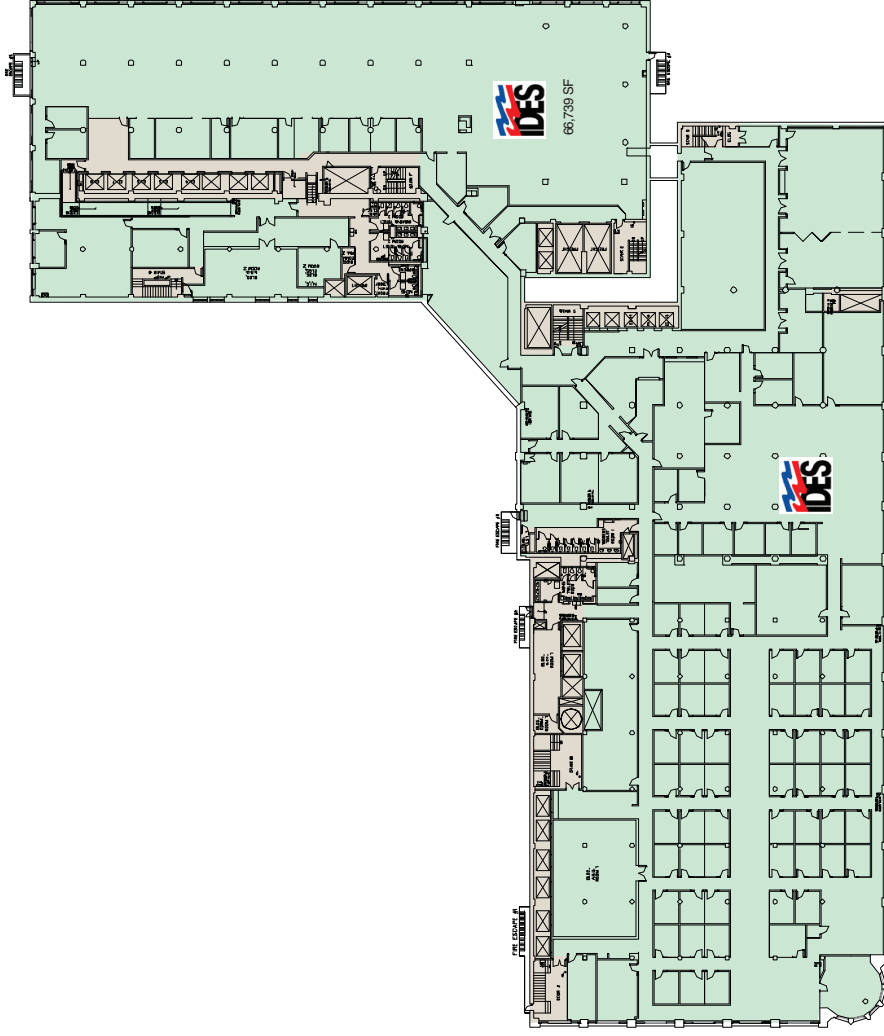

- AVAILABLE SPACE
- LEASED OFFICE
- COMMON AREAS

**Floor 5**

TOTAL AVAILABLE SPACE	51,042 SF
TOTAL RENTABLE FLOOR SPACE	70,892 SF

- AVAILABLE SPACE
- LEASED OFFICE
- COMMON AREAS

**Floor 6**

TOTAL AVAILABLE SPACE	70,107 SF
TOTAL RENTABLE FLOOR SPACE	70,107 SF

**Floor 7**

- AVAILABLE SPACE
- LEASED OFFICE
- COMMON AREAS

TOTAL AVAILABLE SPACE	0 SF
TOTAL RENTABLE FLOOR SPACE	68,125 SF

# Sullivan Center

Floor 8

WABASH AVENUE

MADISON STREET

MONROE STREET

STATE STREET

TOTAL AVAILABLE SPACE	0 SF
TOTAL RENTABLE FLOOR SPACE	66,739 SF

- AVAILABLE SPACE
- LEASED OFFICE
- COMMON AREAS

# Sullivan Center

Floor 9

WABASH AVENUE

MADISON STREET

MONROE STREET

STATE STREET

- AVAILABLE SPACE
- LEASED OFFICE
- COMMON AREAS

TOTAL AVAILABLE SPACE	0 SF
TOTAL RENTABLE FLOOR SPACE	64,083 SF